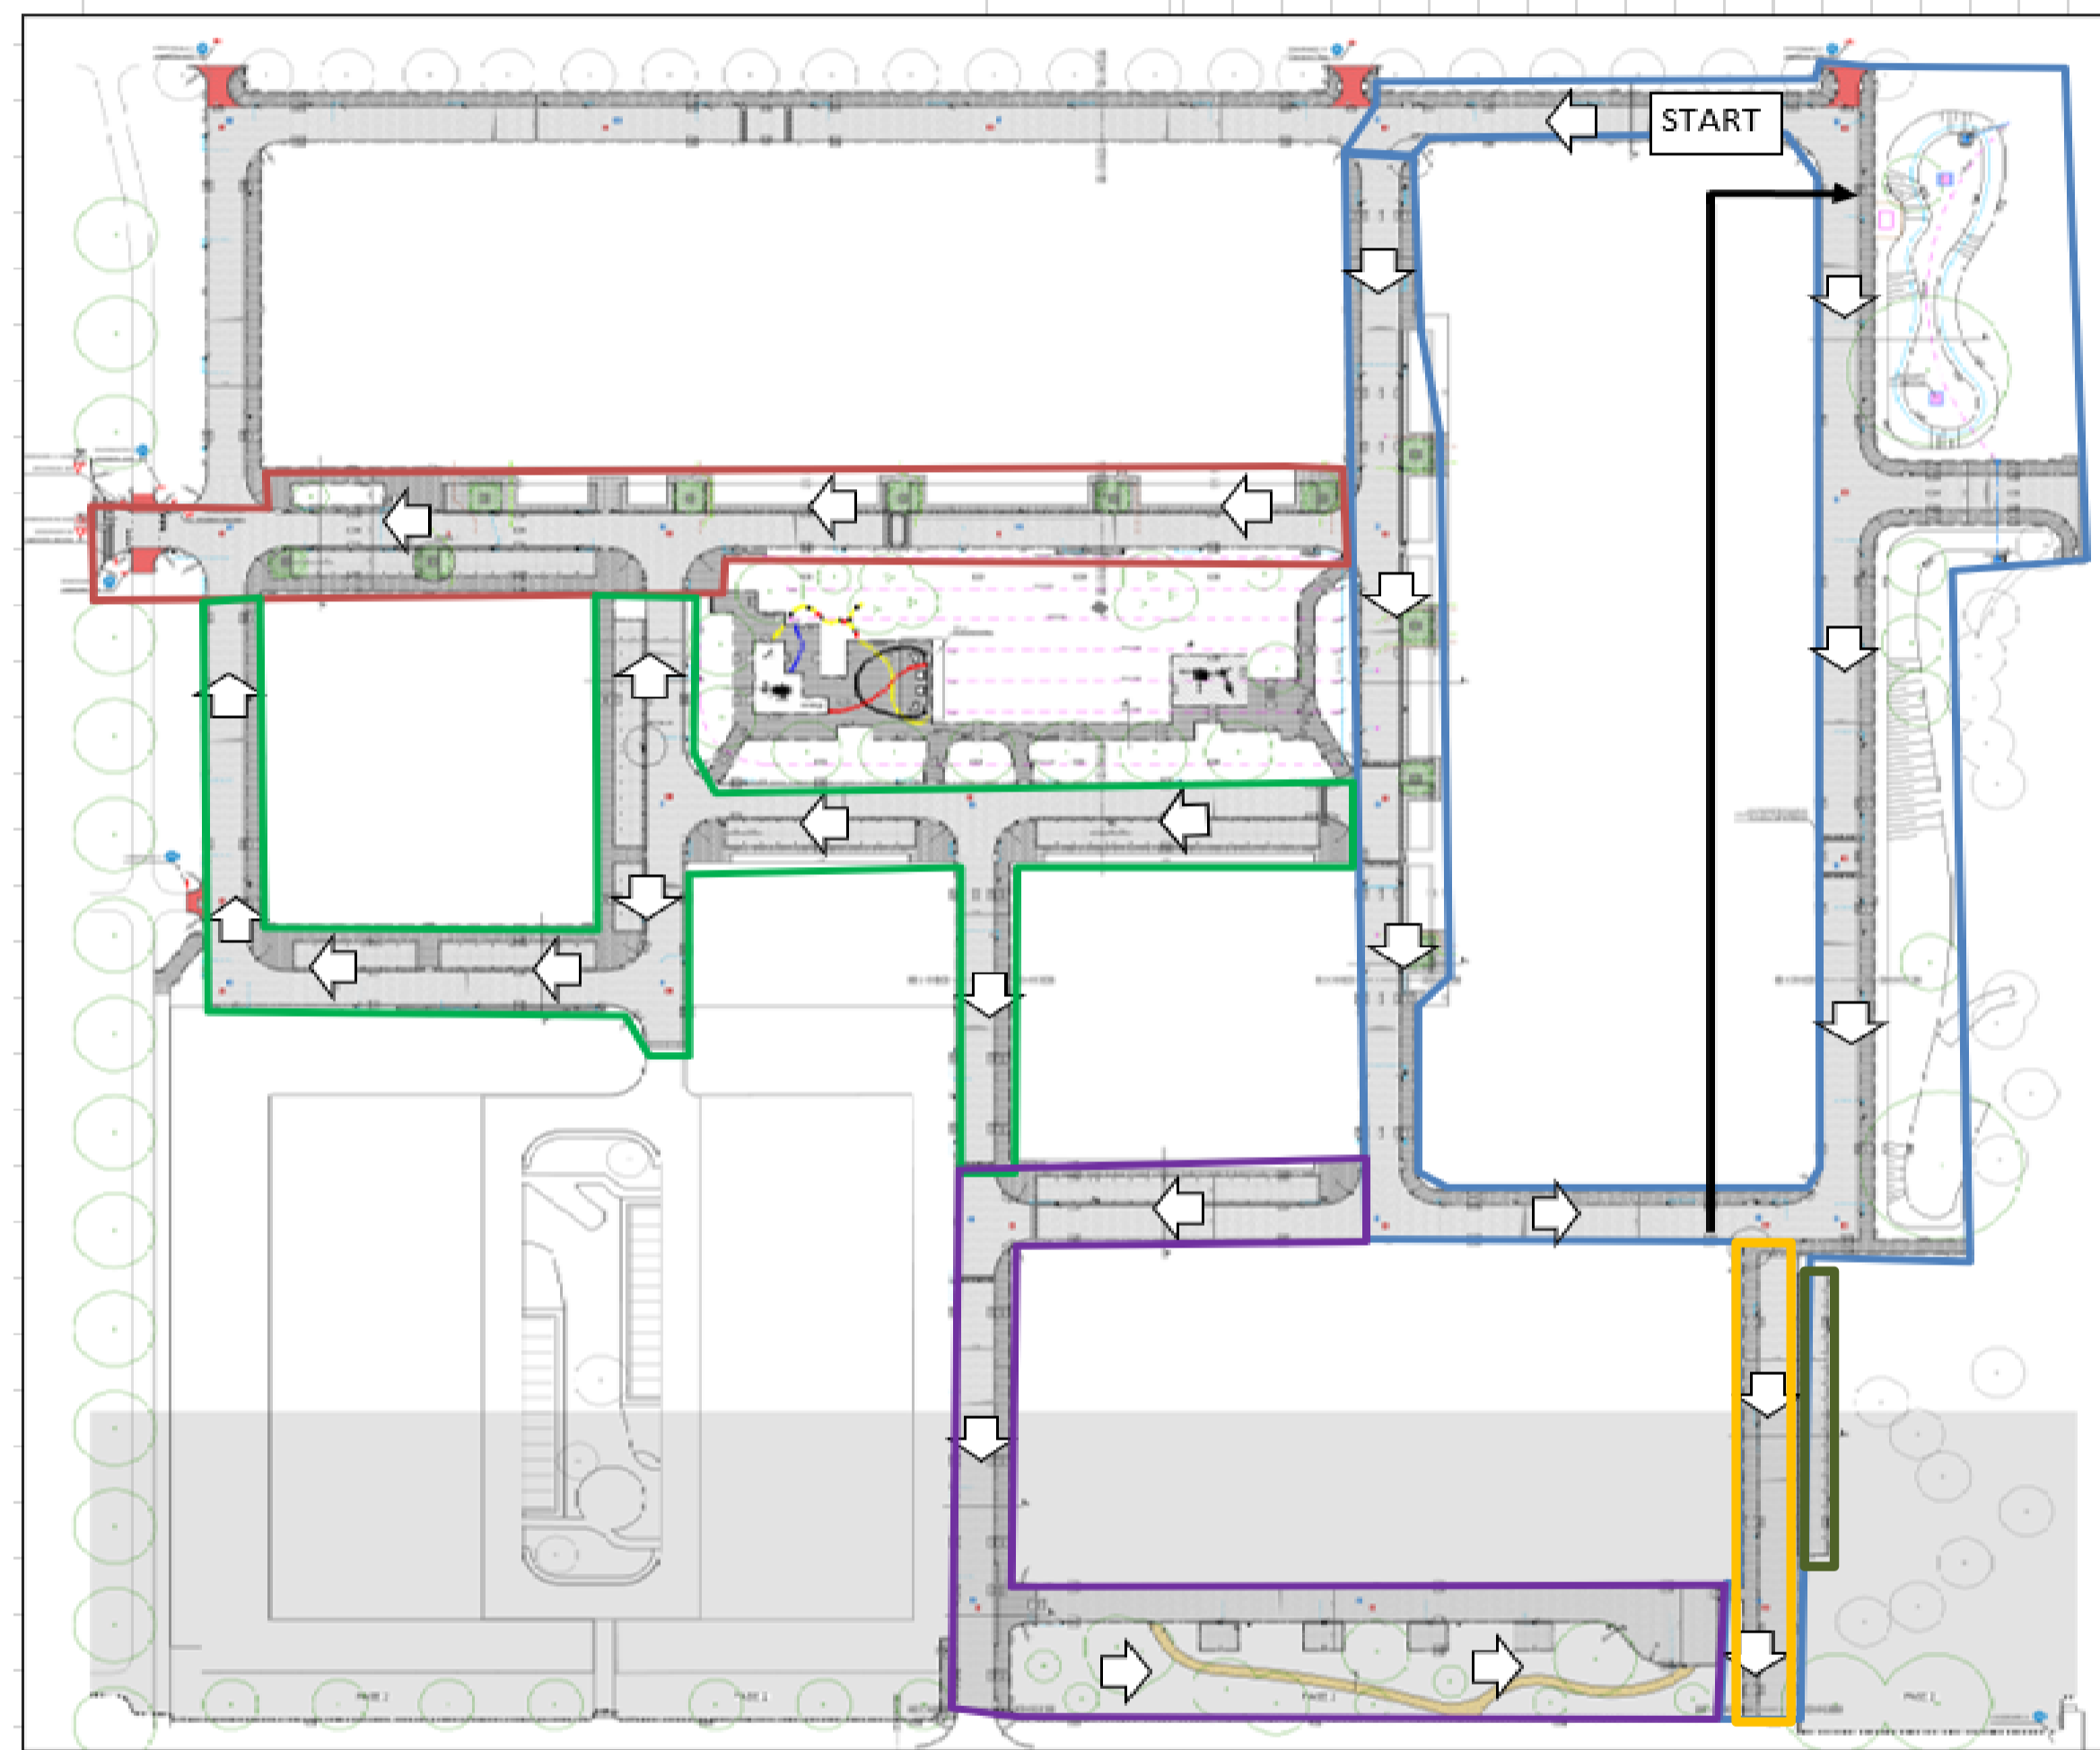

Omschrijving:	jaar:	2022															
	maand:	Juni				Juli				Aug				Sept			
	week:	Week 22	Week 23	Week 24	Week 25	Week 26	Week 27	Week 28	Week 29	Week 30	Week 31	Week 32	Week 33	Week 34	Week 35	Week 36	Week 37
Fase 4	dag:	[Blue bar]				[Yellow bar]				[Grey bar]				[Green bar]			
Fase 5		[Blue bar]				[Yellow bar]				[Grey bar]				[Green bar]			
Opruimwerkzaamheden		[Blue bar]				[Yellow bar]				[Grey bar]				[Green bar]			
Laatste parkeervakken Luitspeler (onder voorbehoud)		[Blue bar]				[Yellow bar]				[Grey bar]				[Green bar]			
Plantwerkzaamheden najaar 2022		[Blue bar]				[Yellow bar]				[Grey bar]				[Green bar]			

- FASE 1 GEREED
- FASE 2 GEREED
- FASE 3 GEREED
- FASE 4 DE ONTMOETING 52 T/M 60 / DE MOLEN / PASTORALE
- FASE 5 DE LUIJSPELER
- FASE 6 Parkeervakken

⇐ WERKRICHTING